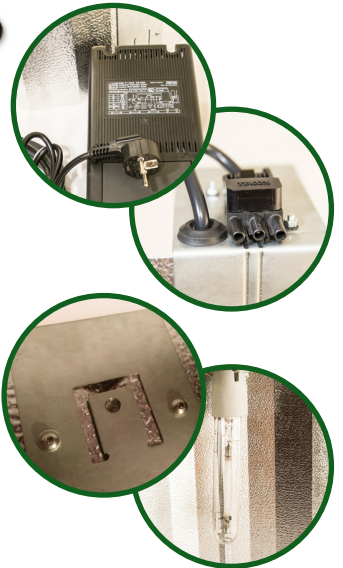

## HIGH QUALITY AND PERFORMANCE

**UAL-T CL2 plug&play** provided with double insulation and thermal protection for more safety.

With A2 energy rating for lower power consumption.

**Security tight connection** prevents installation errors and system plug&play.

**Granulated aluminum reflector** provided with holes for easy mounting.

**Ceramic light bulb socket** high temperature resistant.

Lamp not included

**MORE INFORMATION:**

[contacto@etisa.com](mailto:contacto@etisa.com) / [www.etiagro.com](http://www.etiagro.com)